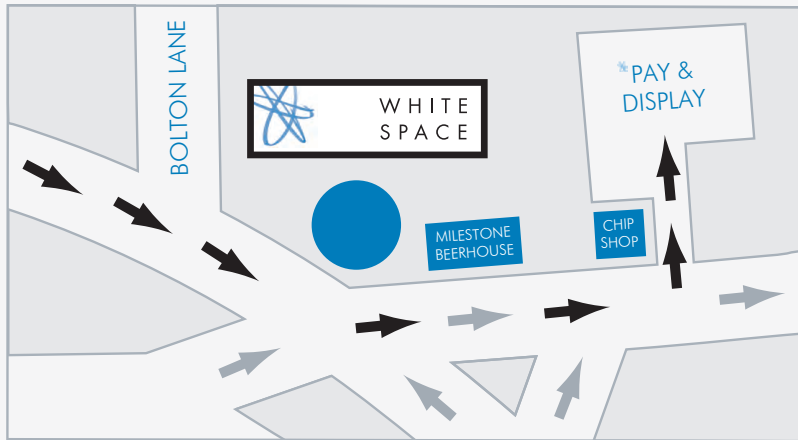

GETTING TO WHITE SPACE DESIGN

WHITE
SPACE

DESIGN

ANY PROBLEMS PLEASE CALL

01473 228811

*PLEASE NOTE THIS IS A PAY AND DISPLAY CAR PARK
AND WILL REQUIRE A SMALL PAYMENT

WHITE SPACE DESIGN
12 ST. MARGARET'S STREET
IPSWICH, SUFFOLK IP4 2AT